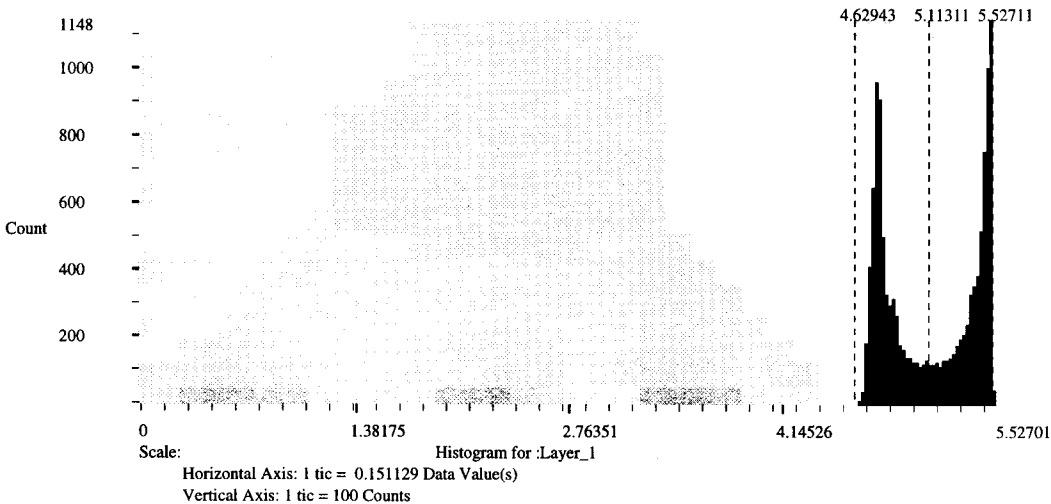

ERDAS Imagine File Information

File Information:

File Name: 010623ETp.img
Last Modified: Sat Apr 5 00:17:27 2003
Number of Layers: 1

Layer Information:

Name: Layer_1
Width: 301
Height: 226
Type: Continuous
Block Width: 64
Block Height: 64
Pixel Depth: Float
Compression Type: None

Histogram:

Bin Function: Linear
Minimum: 4.62943
Maximum: 5.52711
Mean: 5.11311