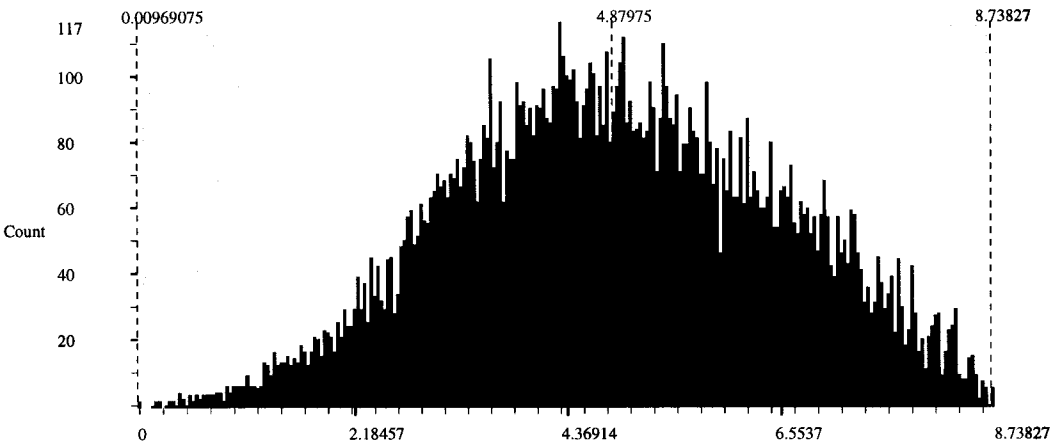

ERDAS Imagine File Information

File Information:

File Name: 010721ETa.img
Last Modified: Sun Apr 6 11:45:19 2003
Number of Layers: 1

Layer Information:

Name: Layer_1
Width: 301
Height: 226
Type: Continuous
Block Width: 64
Block Height: 64
Pixel Depth: Float
Compression Type: None

Histogram:

Bin Function: Linear
Minimum: 0.00969075
Maximum: 8.73827
Mean: 4.87975

Scale: Histogram for :Layer_1

Horizontal Axis: 1 tic = 0.238937 Data Value(s)

Vertical Axis: 1 tic = 10 Counts