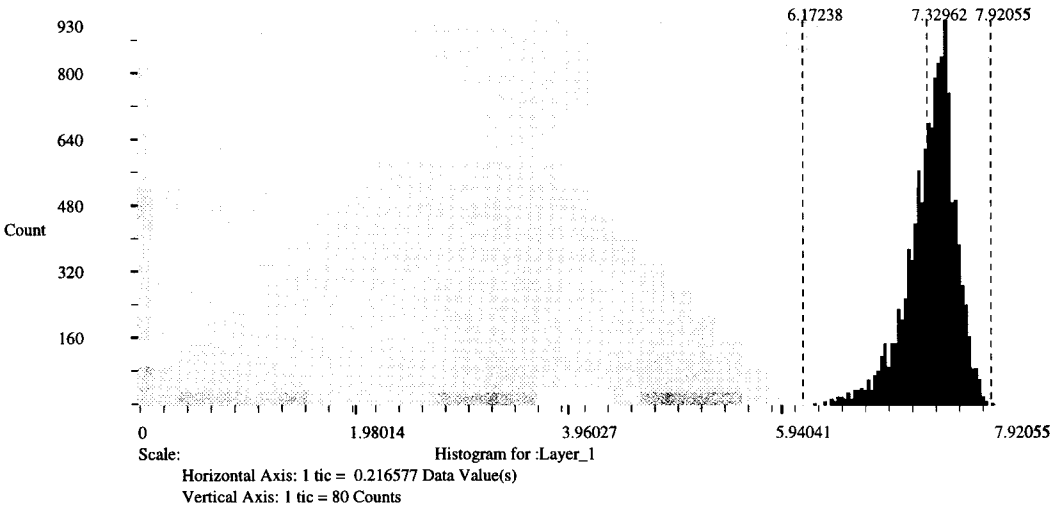

ERDAS Imagine File Information

File Information:

File Name: 010623ETb.img
Last Modified: Sun Apr 6 08:20:17 2003
Number of Layers: 1

Layer Information:

Name: Layer_1
Width: 301
Height: 226
Type: Continuous
Block Width: 64
Block Height: 64
Pixel Depth: Float
Compression Type: None

Histogram:

Bin Function: Linear
Minimum: 6.17238
Maximum: 7.92055
Mean: 7.32962