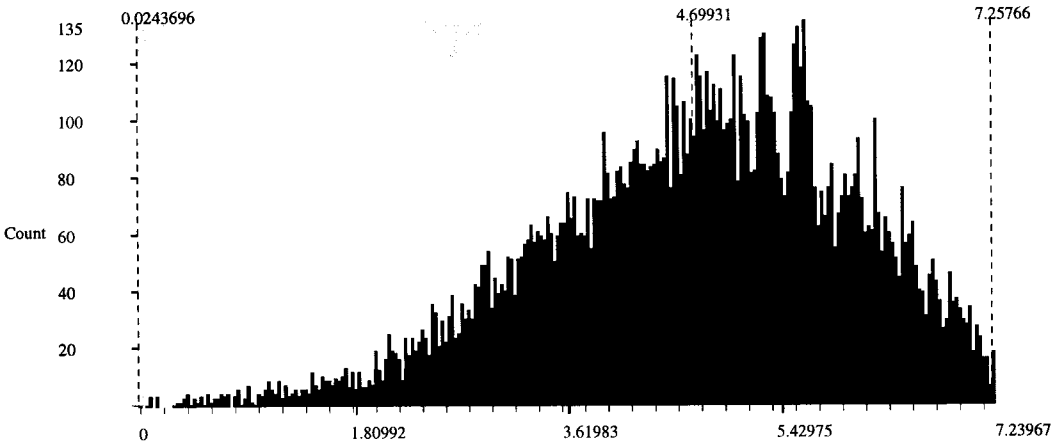

ERDAS Imagine File Information

File Information:

File Name: 010819ETa.img
Last Modified: Sun Apr 6 11:52:42 2003
Number of Layers: 1

Layer Information:

Name: Layer_1
Width: 301
Height: 226
Type: Continuous
Block Width: 64
Block Height: 64
Pixel Depth: Float
Compression Type: None

Histogram:

Bin Function: Linear
Minimum: 0.0243696
Maximum: 7.25766
Mean: 4.69931

Scale: Histogram for :Layer_1

Horizontal Axis: 1 tic = 0.19796 Data Value(s)

Vertical Axis: 1 tic = 20 Counts