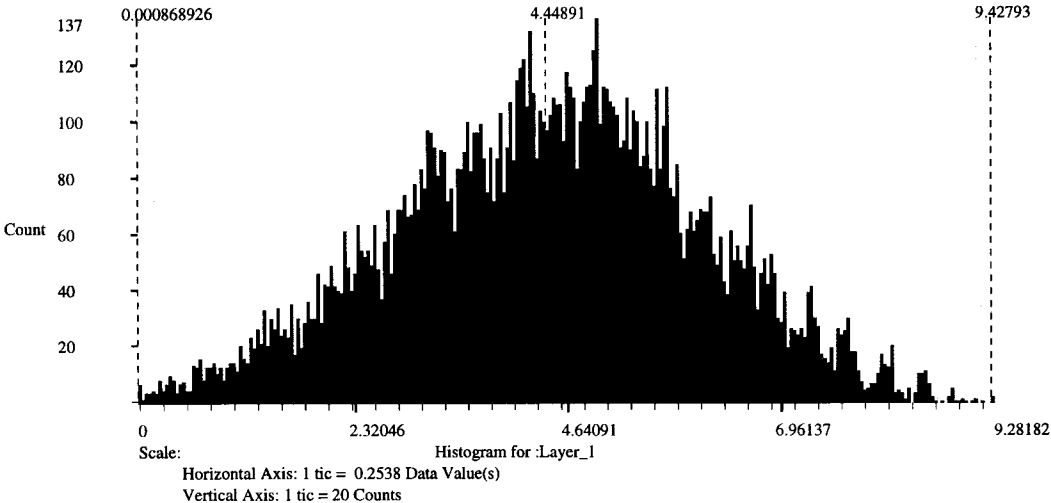

## Histogram:

Bin Function: Linear  
Minimum: 0.000868926  
Maximum: 9.42793  
Mean: 4.44891