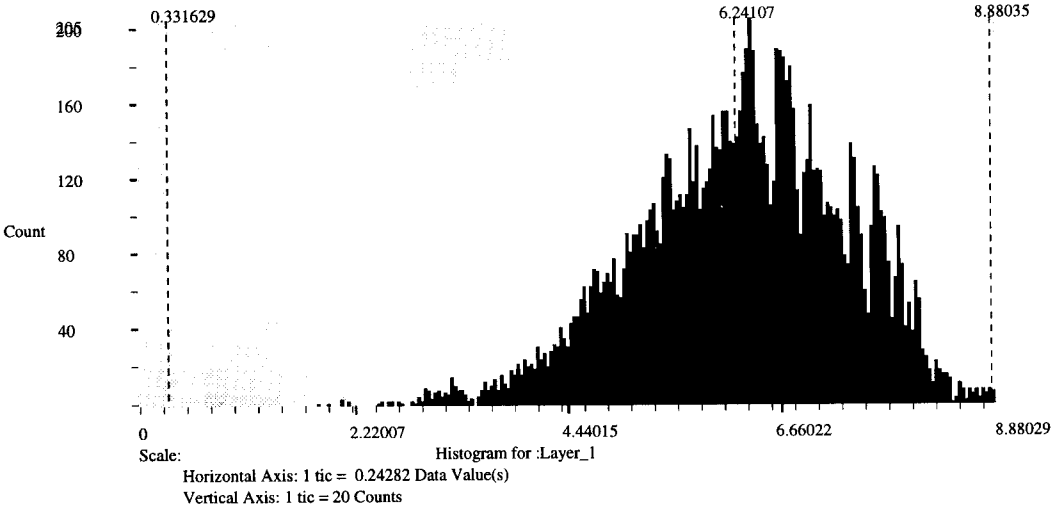

ERDAS Imagine File Information

File Information:

File Name: 010717ETA.img
Last Modified: Sun Apr 6 11:44:30 2003
Number of Layers: 1

Layer Information:

Name: Layer_1
Width: 301
Height: 226
Type: Continuous
Block Width: 64
Block Height: 64
Pixel Depth: Float
Compression Type: None

Histogram:

Bin Function: Linear
Minimum: 0.331629
Maximum: 8.88035
Mean: 6.24107