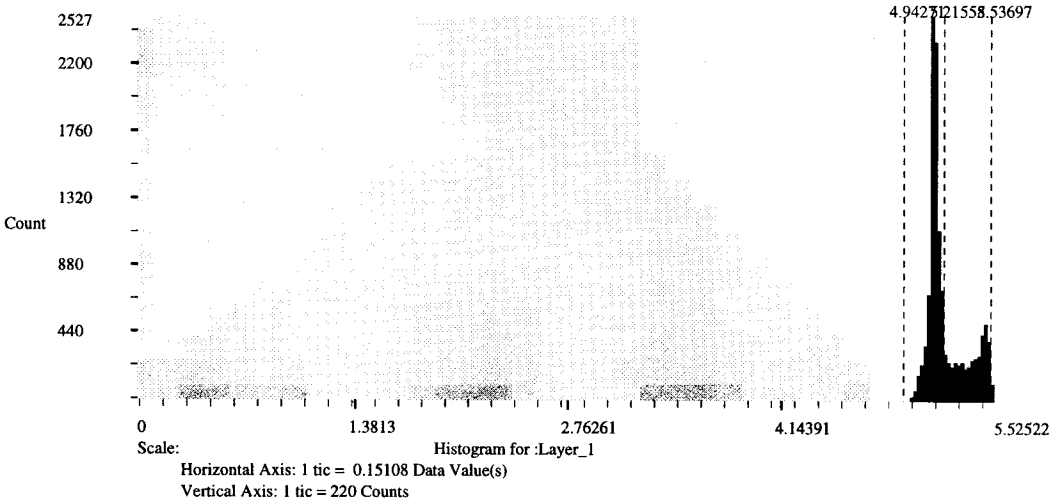

ERDAS Imagine File Information

File Information:

File Name: 010629ETp.img
Last Modified: Sat Apr 5 00:18:49 2003
Number of Layers: 1

Layer Information:

Name: Layer_1
Width: 301
Height: 226
Type: Continuous
Block Width: 64
Block Height: 64
Pixel Depth: Float
Compression Type: None

Histogram:

Bin Function: Linear
Minimum: 4.94271
Maximum: 5.53697
Mean: 5.21558