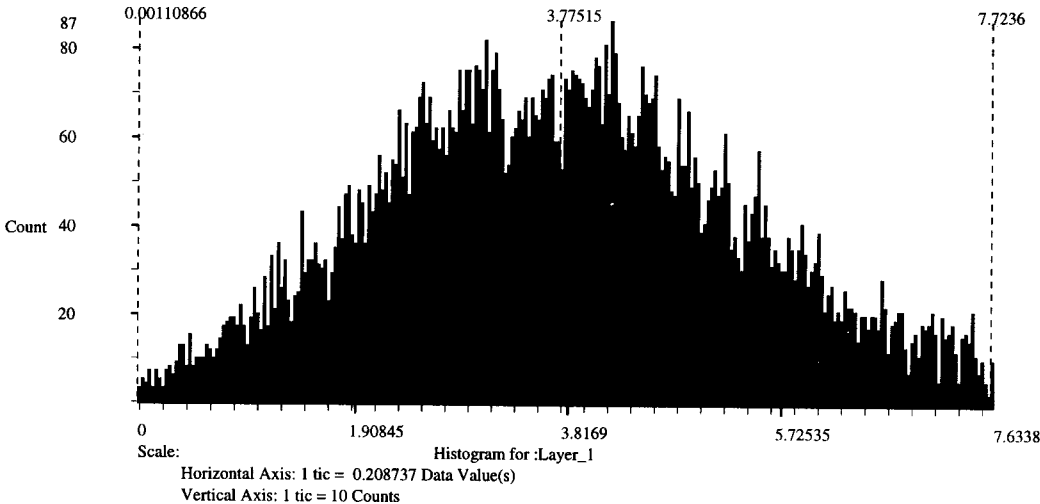

ERDAS Imagine File Information

File Information:

File Name: 010620ETA.img
Last Modified: Sun Apr 6 11:49:59 2003
Number of Layers: 1

Layer Information:

Name: Layer_1
Width: 301
Height: 226
Type: Continuous
Block Width: 64
Block Height: 64
Pixel Depth: Float
Compression Type: None

Histogram:

Bin Function: Linear
Minimum: 0.00110866
Maximum: 7.7236
Mean: 3.77515