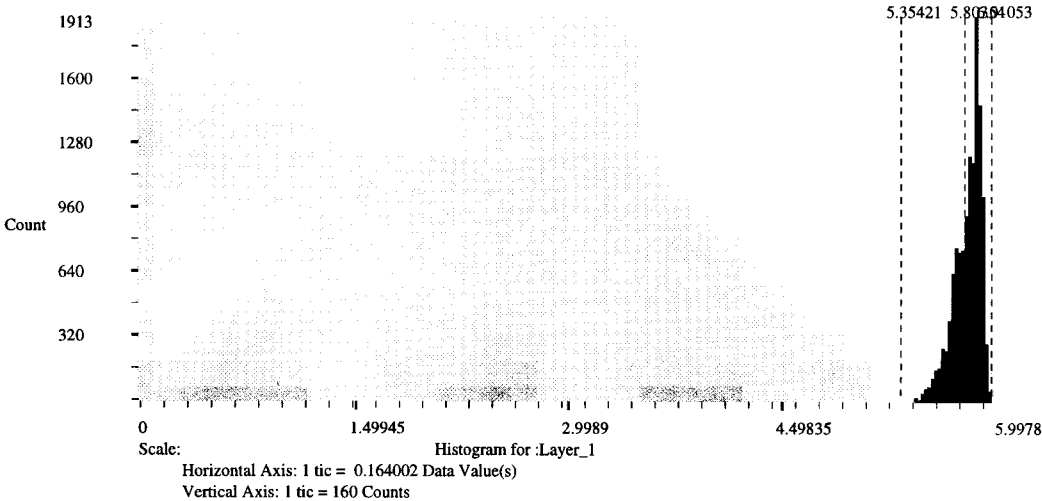

ERDAS Imagine File Information

File Information:

File Name: 010707ETp.img
Last Modified: Sat Apr 5 00:19:48 2003
Number of Layers: 1

Layer Information:

Name: Layer_1
Width: 301
Height: 226
Type: Continuous
Block Width: 64
Block Height: 64
Pixel Depth: Float
Compression Type: None

Histogram:

Bin Function: Linear
Minimum: 5.35421
Maximum: 6.01053
Mean: 5.80354