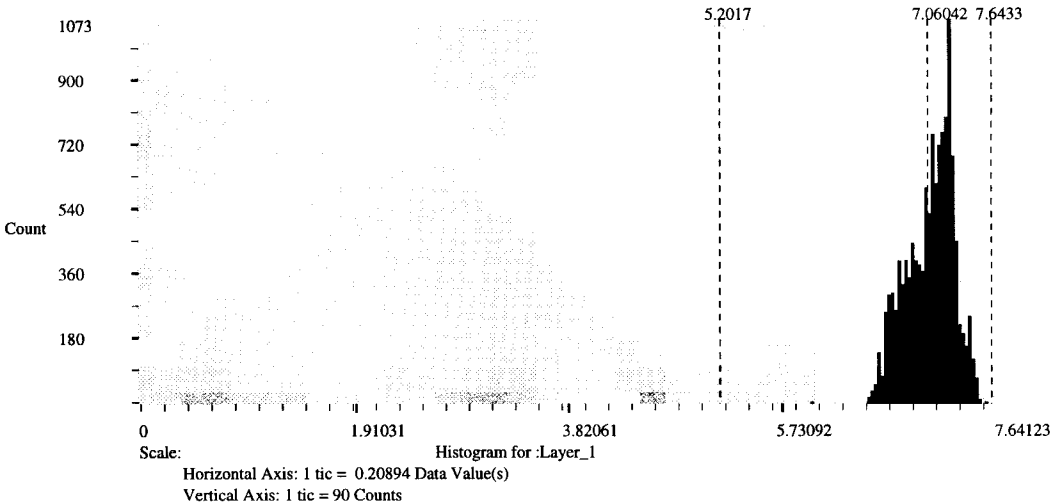

ERDAS Imagine File Information

File Information:

File Name: 010704ETb.img
Last Modified: Sun Apr 6 08:23:18 2003
Number of Layers: 1

Layer Information:

Name: Layer_1
Width: 301
Height: 226
Type: Continuous
Block Width: 64
Block Height: 64
Pixel Depth: Float
Compression Type: None

Histogram:

Bin Function: Linear
Minimum: 5.2017
Maximum: 7.6433
Mean: 7.06042