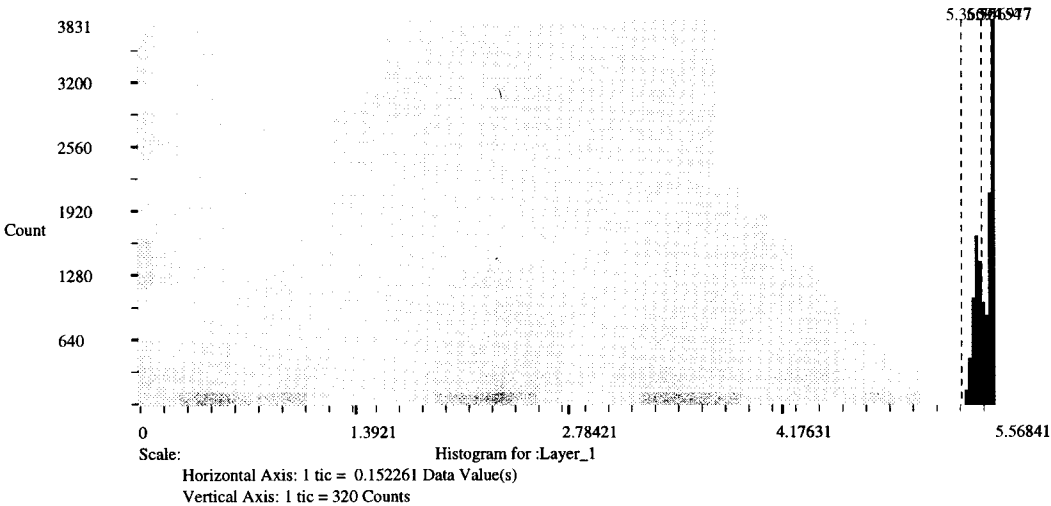

ERDAS Imagine File Information

File Information:

File Name: 010628ETp.img
Last Modified: Sat Apr 5 00:18:22 2003
Number of Layers: 1

Layer Information:

Name: Layer_1
Width: 301
Height: 226
Type: Continuous
Block Width: 64
Block Height: 64
Pixel Depth: Float
Compression Type: None

Histogram:

Bin Function: Linear
Minimum: 5.36094
Maximum: 5.56977
Mean: 5.50154