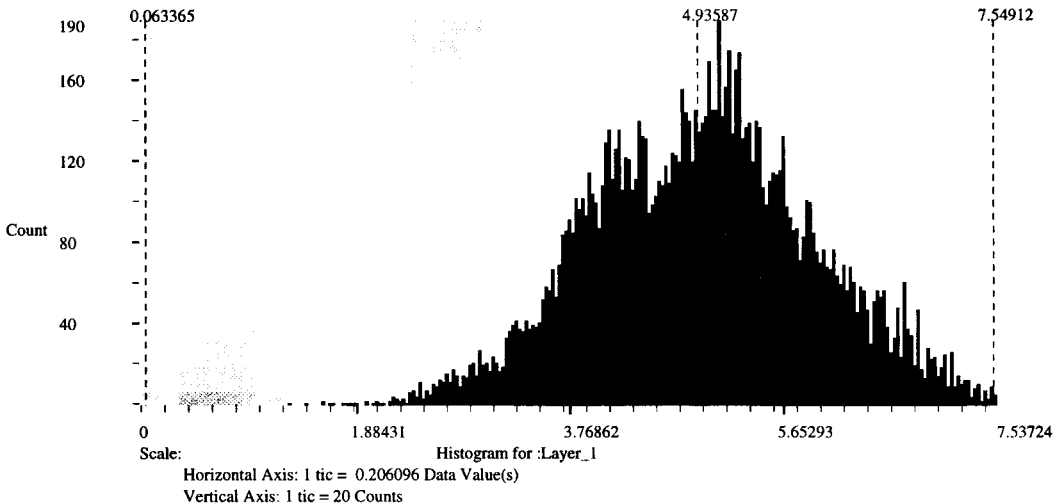

ERDAS Imagine File Information

File Information:

File Name: 010820ETa.img
Last Modified: Sun Apr 6 11:50:45 2003
Number of Layers: 1

Layer Information:

Name: Layer_1
Width: 301
Height: 226
Type: Continuous
Block Width: 64
Block Height: 64
Pixel Depth: Float
Compression Type: None

Histogram:

Bin Function: Linear
Minimum: 0.063365
Maximum: 7.54912
Mean: 4.93587