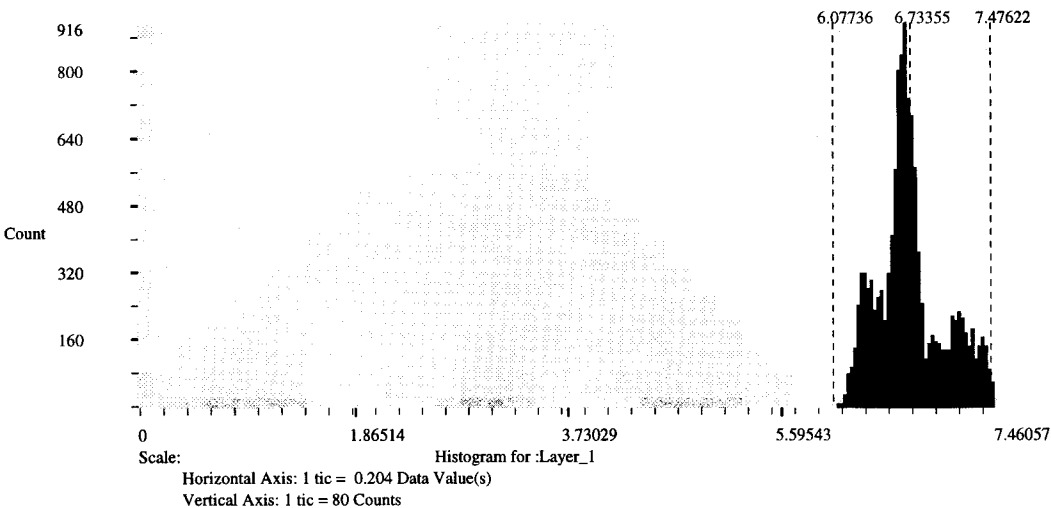

ERDAS Imagine File Information

File Information:

File Name: 010717ETb.img
Last Modified: Sun Apr 6 08:25:52 2003
Number of Layers: 1

Layer Information:

Name: Layer_1
Width: 301
Height: 226
Type: Continuous
Block Width: 64
Block Height: 64
Pixel Depth: Float
Compression Type: None

Histogram:

Bin Function: Linear
Minimum: 6.07736
Maximum: 7.47622
Mean: 6.73355