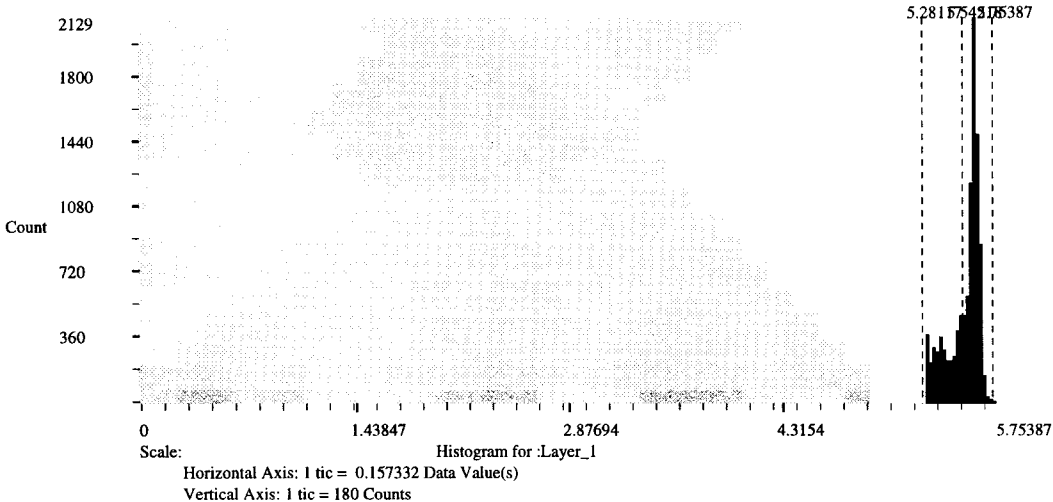

ERDAS Imagine File Information

File Information:

File Name: 010625ETp.img
Last Modified: Sat Apr 5 00:17:54 2003
Number of Layers: 1

Layer Information:

Name: Layer_1
Width: 301
Height: 226
Type: Continuous
Block Width: 64
Block Height: 64
Pixel Depth: Float
Compression Type: None

Histogram:

Bin Function: Linear
Minimum: 5.28117
Maximum: 5.75387
Mean: 5.54218