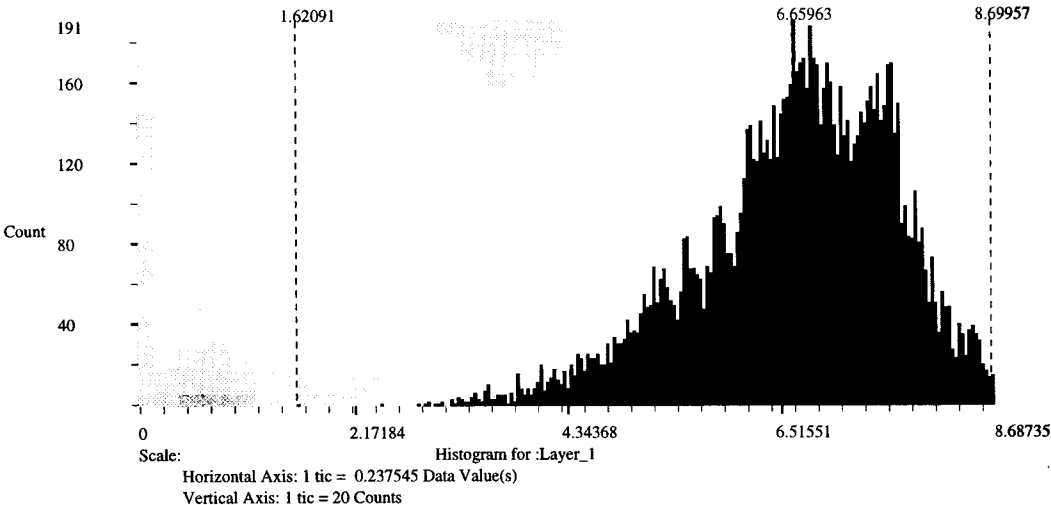

ERDAS Imagine File Information

File Information:

File Name: 010802ETa.img
Last Modified: Sun Apr 6 11:54:23 2003
Number of Layers: 1

Layer Information:

Name: Layer_1
Width: 301
Height: 226
Type: Continuous
Block Width: 64
Block Height: 64
Pixel Depth: Float
Compression Type: None

Histogram:

Bin Function: Linear
Minimum: 1.62091
Maximum: 8.69957
Mean: 6.65963