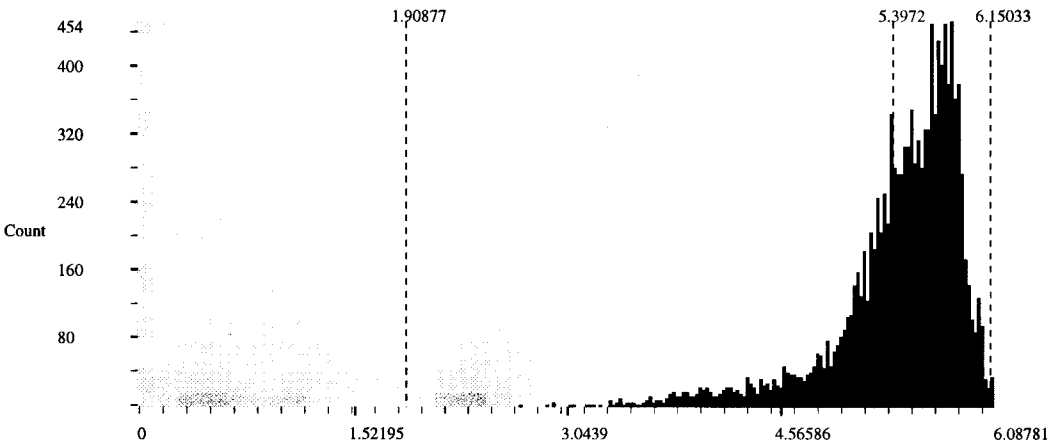

## Histogram:

Bin Function: Linear  
Minimum: 1.90877  
Maximum: 6.15033  
Mean: 5.3972