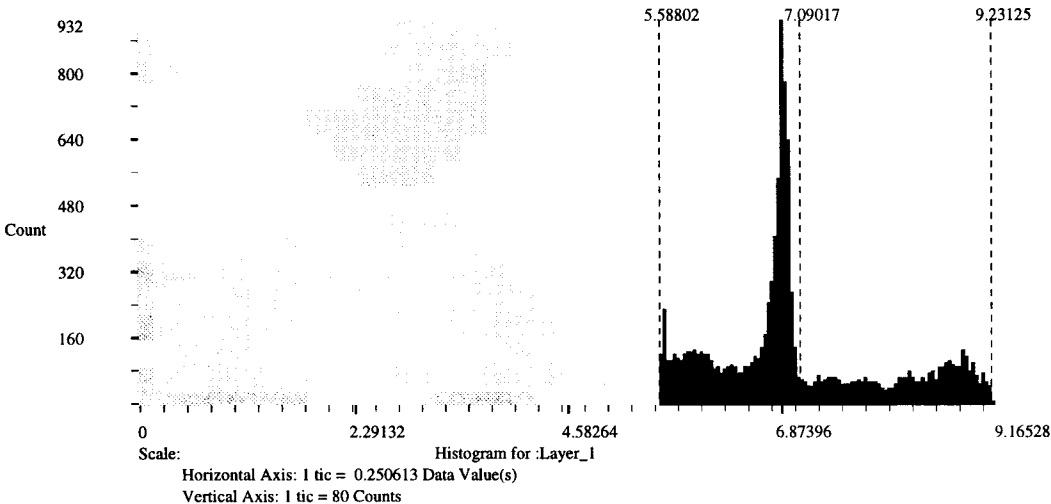

ERDAS Imagine File Information

File Information:

File Name: 010812ETp.img
Last Modified: Sat Apr 5 00:24:18 2003
Number of Layers: 1

Layer Information:

Name: Layer_1
Width: 301
Height: 226
Type: Continuous
Block Width: 64
Block Height: 64
Pixel Depth: Float
Compression Type: None

Histogram:

Bin Function: Linear
Minimum: 5.58802
Maximum: 9.23125
Mean: 7.09017