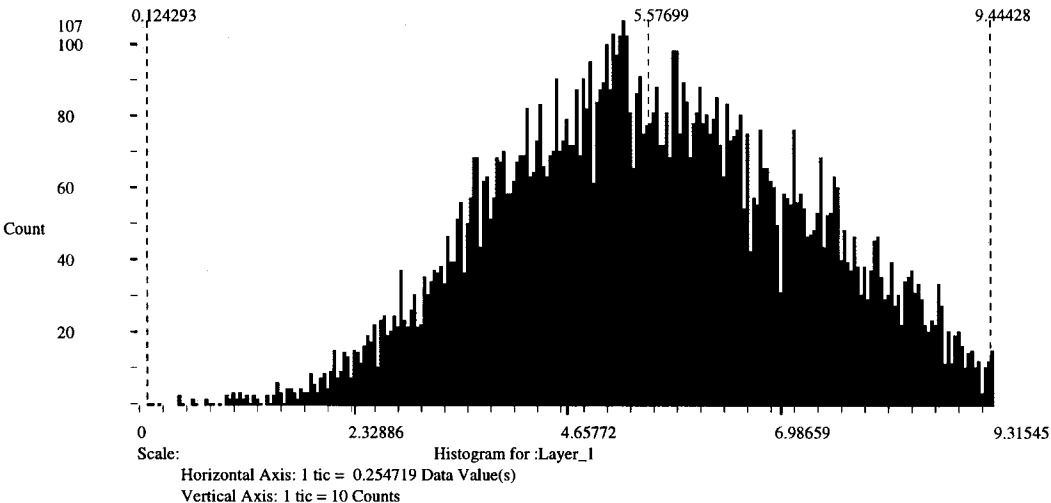

ERDAS Imagine File Information

File Information:

File Name: 010625ETa.img
Last Modified: Sun Apr 6 11:55:27 2003
Number of Layers: 1

Layer Information:

Name: Layer_1
Width: 301
Height: 226
Type: Continuous
Block Width: 64
Block Height: 64
Pixel Depth: Float
Compression Type: None

Histogram:

Bin Function: Linear
Minimum: 0.124293
Maximum: 9.44428
Mean: 5.57699