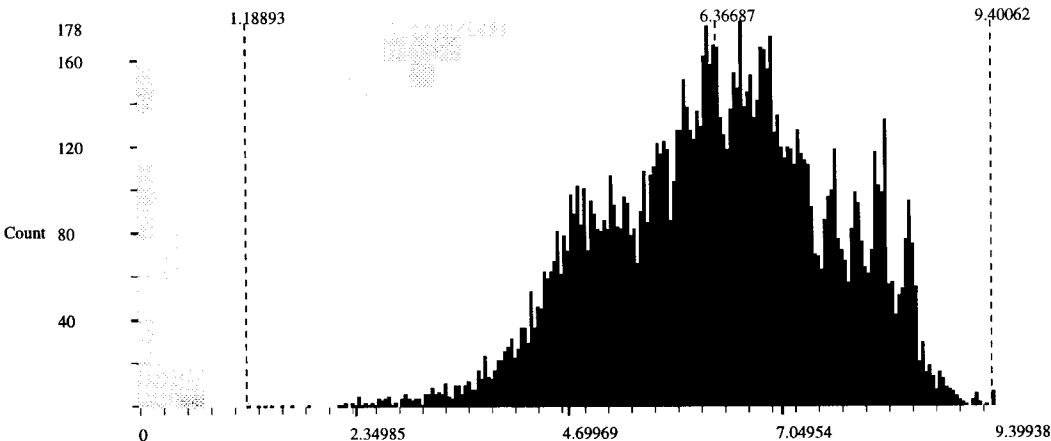

ERDAS Imagine File Information

File Information:

File Name: 010804ETa.img
Last Modified: Sun Apr 6 11:46:49 2003
Number of Layers: 1

Layer Information:

Name: Layer_1
Width: 301
Height: 226
Type: Continuous
Block Width: 64
Block Height: 64
Pixel Depth: Float
Compression Type: None

Histogram:

Bin Function: Linear
Minimum: 1.18893
Maximum: 9.40062
Mean: 6.36687