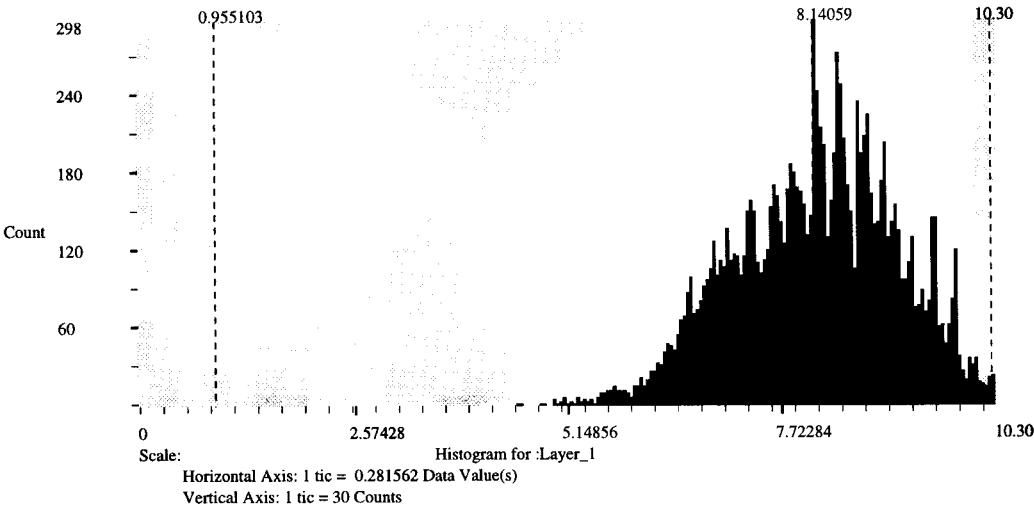

ERDAS Imagine File Information

File Information:

File Name: 010707ETA.img
Last Modified: Sun Apr 6 11:43:03 2003
Number of Layers: 1

Layer Information:

Name: Layer_1
Width: 301
Height: 226
Type: Continuous
Block Width: 64
Block Height: 64
Pixel Depth: Float
Compression Type: None

Histogram:

Bin Function: Linear
Minimum: 0.955103
Maximum: 10.2971
Mean: 8.14059