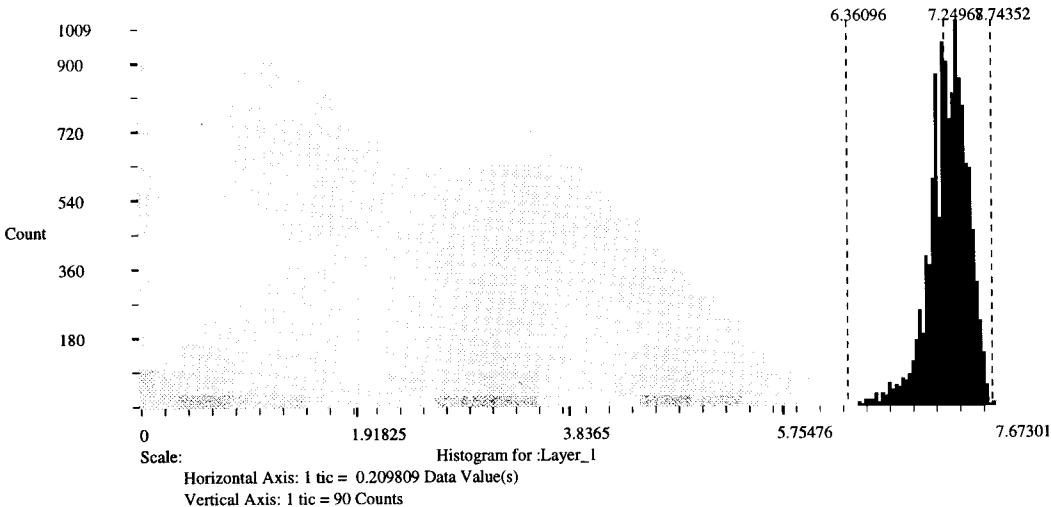

ERDAS Imagine File Information

File Information:

File Name: 010628ETb.img
Last Modified: Sun Apr 6 08:21:16 2003
Number of Layers: 1

Layer Information:

Name: Layer_1
Width: 301
Height: 226
Type: Continuous
Block Width: 64
Block Height: 64
Pixel Depth: Float
Compression Type: None

Histogram:

Bin Function: Linear
Minimum: 6.36096
Maximum: 7.74352
Mean: 7.24968