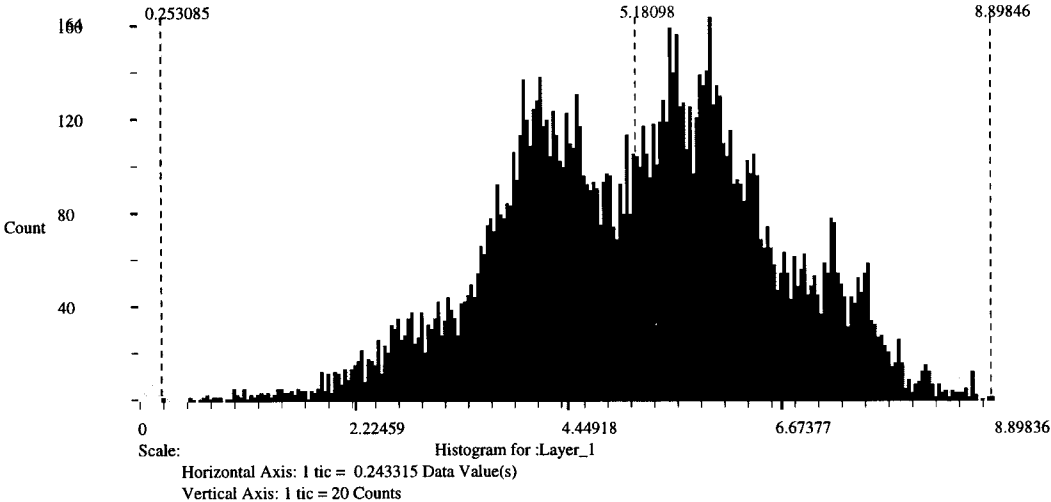

ERDAS Imagine File Information

File Information:

File Name: 010726ETa.img
Last Modified: Sun Apr 6 11:25:04 2003
Number of Layers: 1

Layer Information:

Name: Layer_1
Width: 301
Height: 226
Type: Continuous
Block Width: 64
Block Height: 64
Pixel Depth: Float
Compression Type: None

Histogram:

Bin Function: Linear
Minimum: 0.253085
Maximum: 8.89846
Mean: 5.18098