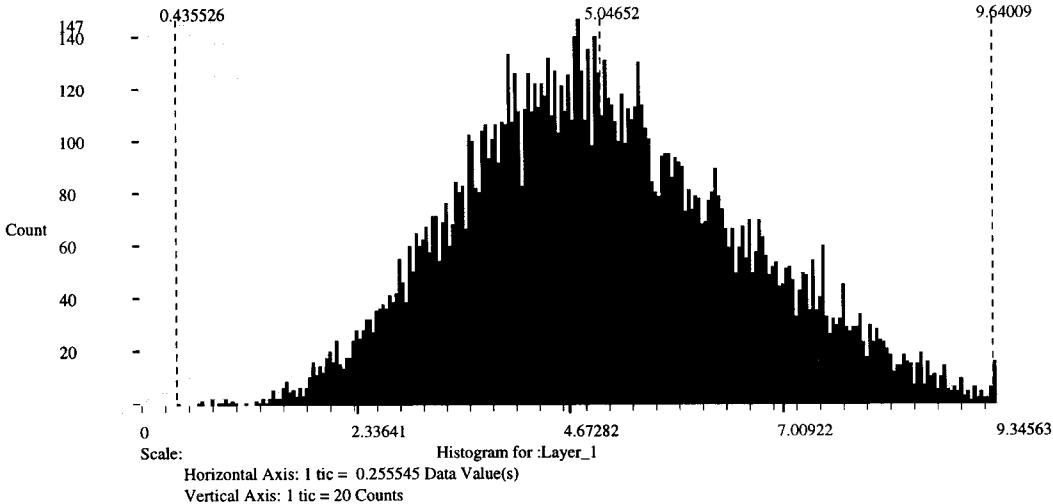

ERDAS Imagine File Information

File Information:

File Name: 010623ETa.img
Last Modified: Sun Apr 6 11:40:06 2003
Number of Layers: 1

Layer Information:

Name: Layer_1
Width: 301
Height: 226
Type: Continuous
Block Width: 64
Block Height: 64
Pixel Depth: Float
Compression Type: None

Histogram:

Bin Function: Linear
Minimum: 0.435526
Maximum: 9.64009
Mean: 5.04652