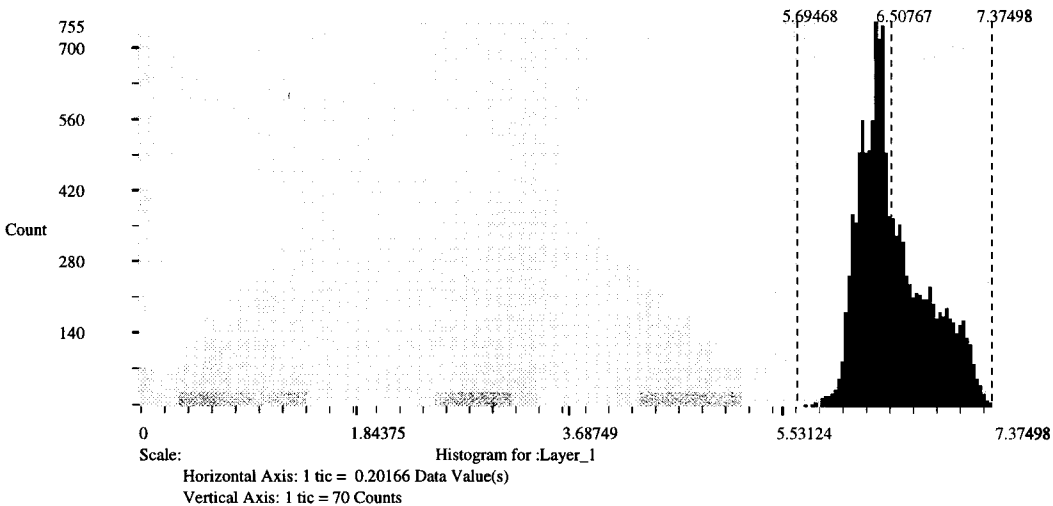

ERDAS Imagine File Information

File Information:

File Name: 010629ETb.img
Last Modified: Sun Apr 6 08:22:15 2003
Number of Layers: 1

Layer Information:

Name: Layer_1
Width: 301
Height: 226
Type: Continuous
Block Width: 64
Block Height: 64
Pixel Depth: Float
Compression Type: None

Histogram:

Bin Function: Linear
Minimum: 5.69468
Maximum: 7.37498
Mean: 6.50767