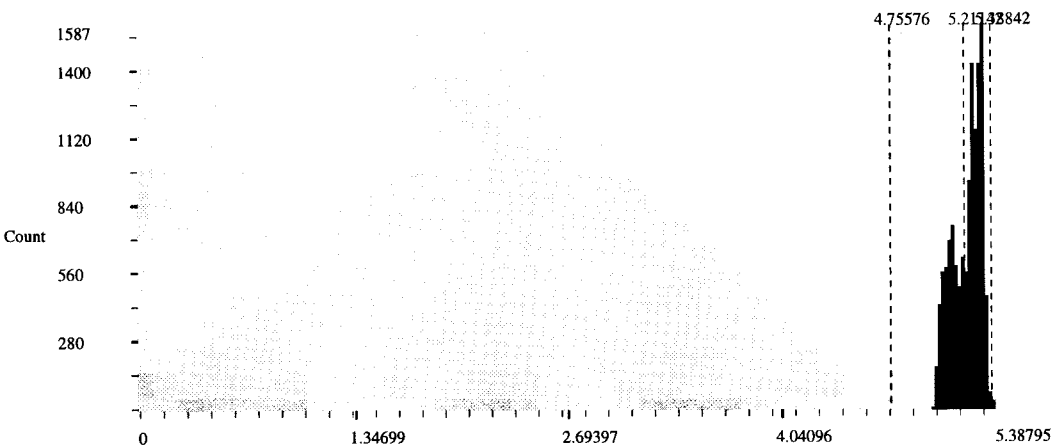

ERDAS Imagine File Information

File Information:

File Name: 010704ETp.img
Last Modified: Sat Apr 5 00:19:19 2003
Number of Layers: 1

Layer Information:

Name: Layer_1
Width: 301
Height: 226
Type: Continuous
Block Width: 64
Block Height: 64
Pixel Depth: Float
Compression Type: None

Histogram:

Bin Function: Linear
Minimum: 4.75576
Maximum: 5.38842
Mean: 5.21142

Scale:
Horizontal Axis: 1 tic = 0.147327 Data Value(s)
Vertical Axis: 1 tic = 140 Counts