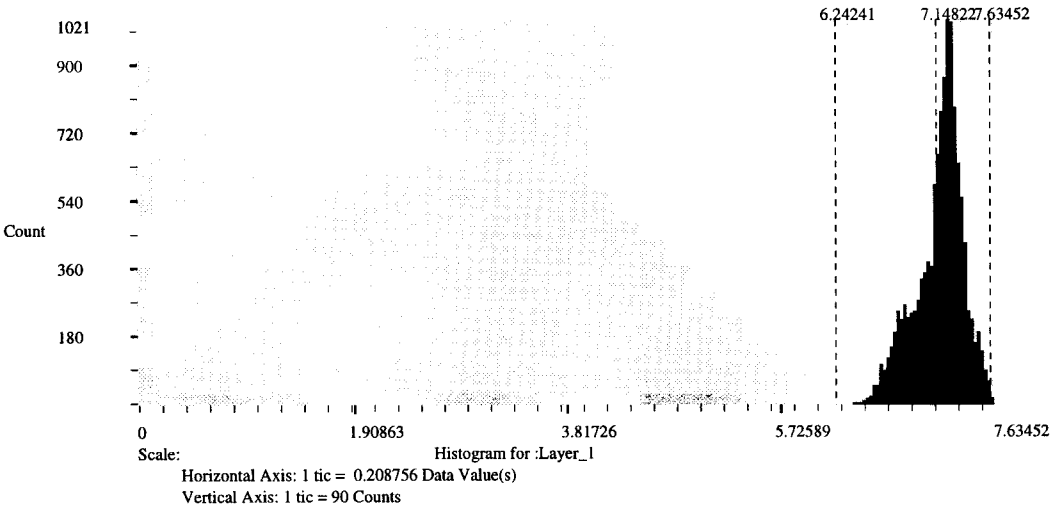

ERDAS Imagine File Information

File Information:

File Name: 010625ETb.img
Last Modified: Sun Apr 6 07:50:46 2003
Number of Layers: 1

Layer Information:

Name: Layer_1
Width: 301
Height: 226
Type: Continuous
Block Width: 64
Block Height: 64
Pixel Depth: Float
Compression Type: None

Histogram:

Bin Function: Linear
Minimum: 6.24241
Maximum: 7.63452
Mean: 7.14822