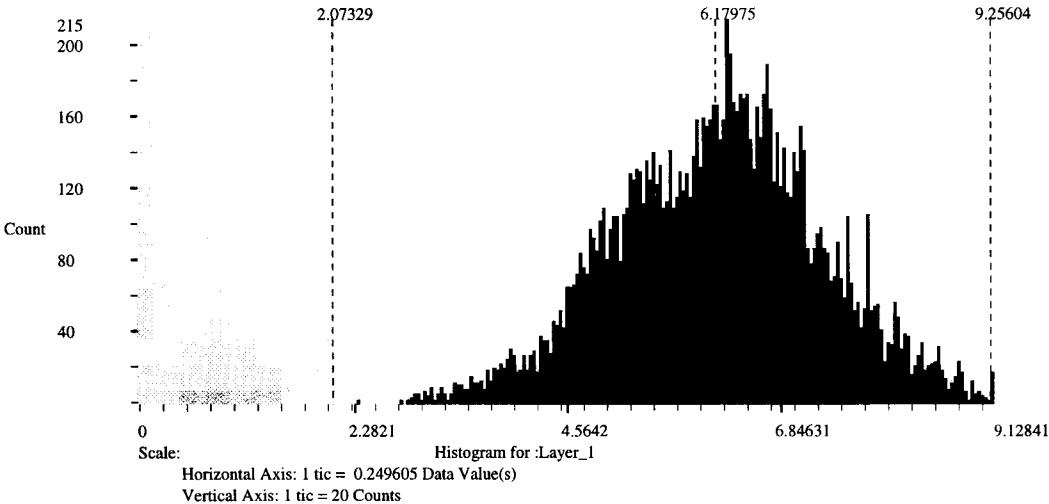

ERDAS Imagine File Information

File Information:

File Name: 010715ETa.img
Last Modified: Sun Apr 6 11:43:46 2003
Number of Layers: 1

Layer Information:

Name: Layer_1
Width: 301
Height: 226
Type: Continuous
Block Width: 64
Block Height: 64
Pixel Depth: Float
Compression Type: None

Histogram:

Bin Function: Linear
Minimum: 2.07329
Maximum: 9.25604
Mean: 6.17975