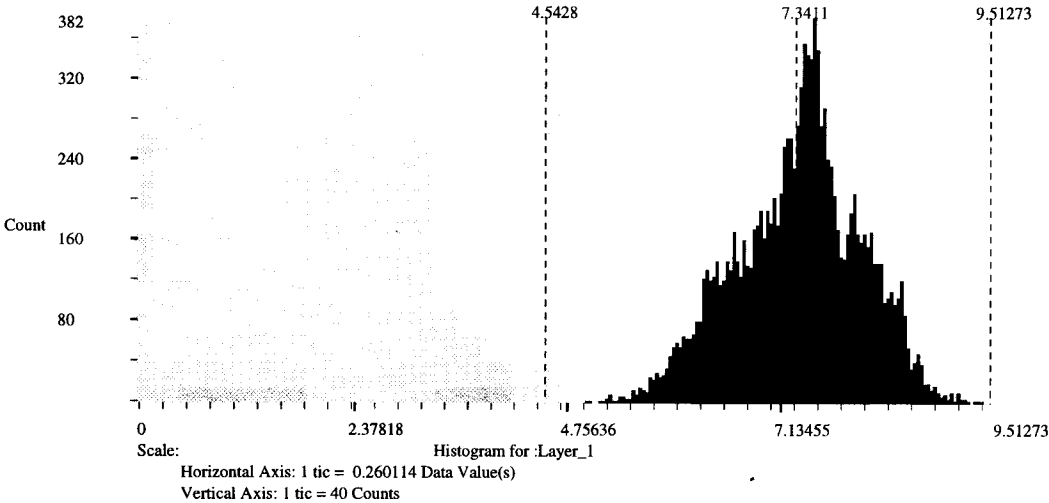

ERDAS Imagine File Information

File Information:

File Name: 010704ETA.img
Last Modified: Sun Apr 6 11:42:26 2003
Number of Layers: 1

Layer Information:

Name: Layer_1
Width: 301
Height: 226
Type: Continuous
Block Width: 64
Block Height: 64
Pixel Depth: Float
Compression Type: None

Histogram:

Bin Function: Linear
Minimum: 4.5428
Maximum: 9.51273
Mean: 7.3411