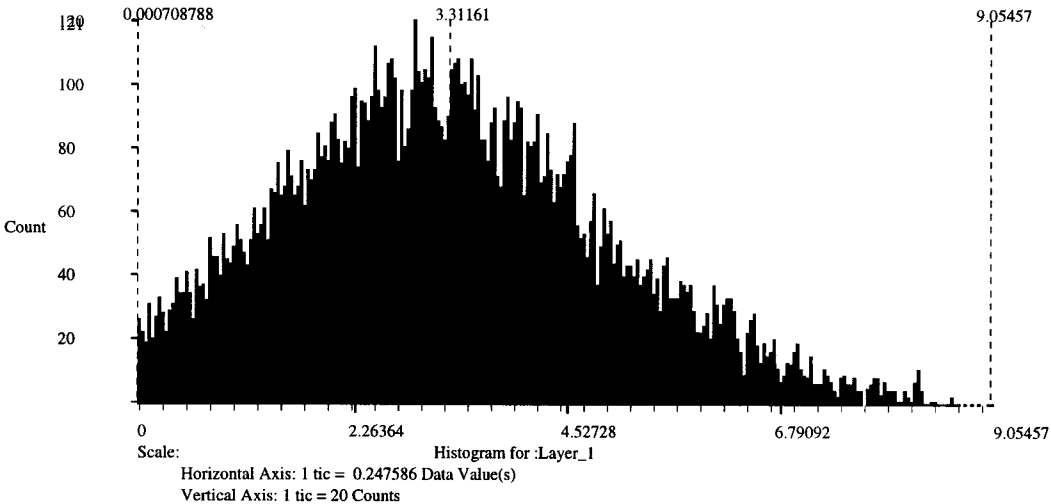

ERDAS Imagine File Information

File Information:

File Name: 010629ETa.img
Last Modified: Sun Apr 6 11:41:41 2003
Number of Layers: 1

Layer Information:

Name: Layer_1
Width: 301
Height: 226
Type: Continuous
Block Width: 64
Block Height: 64
Pixel Depth: Float
Compression Type: None

Histogram:

Bin Function: Linear
Minimum: 0.000708788
Maximum: 9.05457
Mean: 3.31161