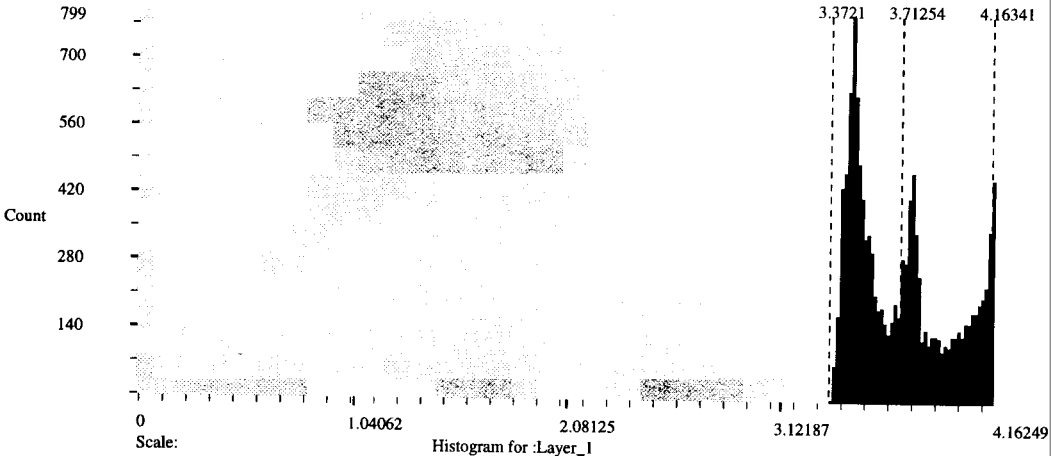

ERDAS Imagine File Information

File Information:

File Name: 010612ETp.img
Last Modified: Sat Apr 5 00:16:01 2003
Number of Layers: 1

Layer Information:

Name: Layer_1
Width: 301
Height: 226
Type: Continuous
Block Width: 64
Block Height: 64
Pixel Depth: Float
Compression Type: None

Histogram:

Bin Function: Linear
Minimum: 3.3721
Maximum: 4.16341
Mean: 3.71254

Horizontal Axis: 1 tic = 0.113818 Data Value(s)
Vertical Axis: 1 tic = 70 Counts