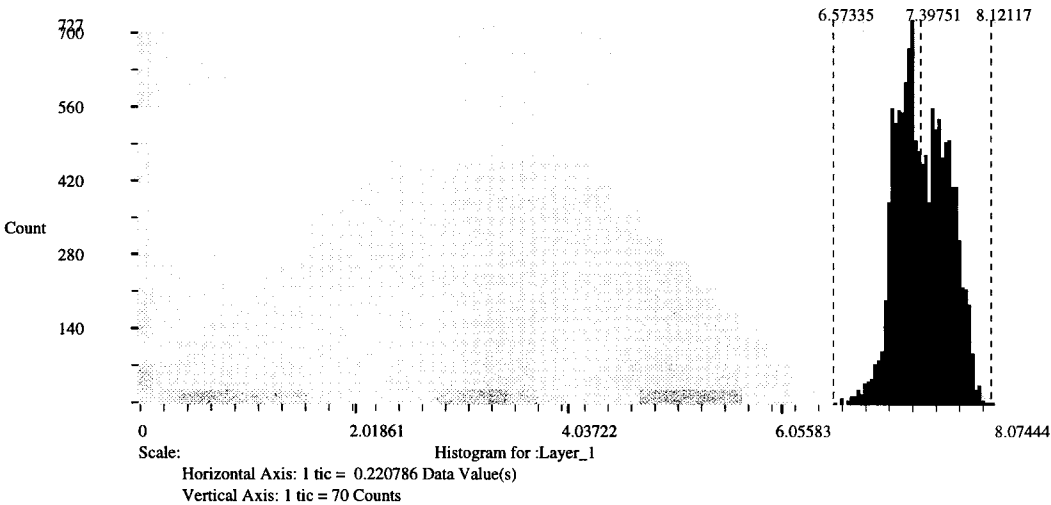

ERDAS Imagine File Information

File Information:

File Name: 010707ETb.img
Last Modified: Sun Apr 6 08:23:59 2003
Number of Layers: 1

Layer Information:

Name: Layer_1
Width: 301
Height: 226
Type: Continuous
Block Width: 64
Block Height: 64
Pixel Depth: Float
Compression Type: None

Histogram:

Bin Function: Linear
Minimum: 6.57335
Maximum: 8.12117
Mean: 7.39751