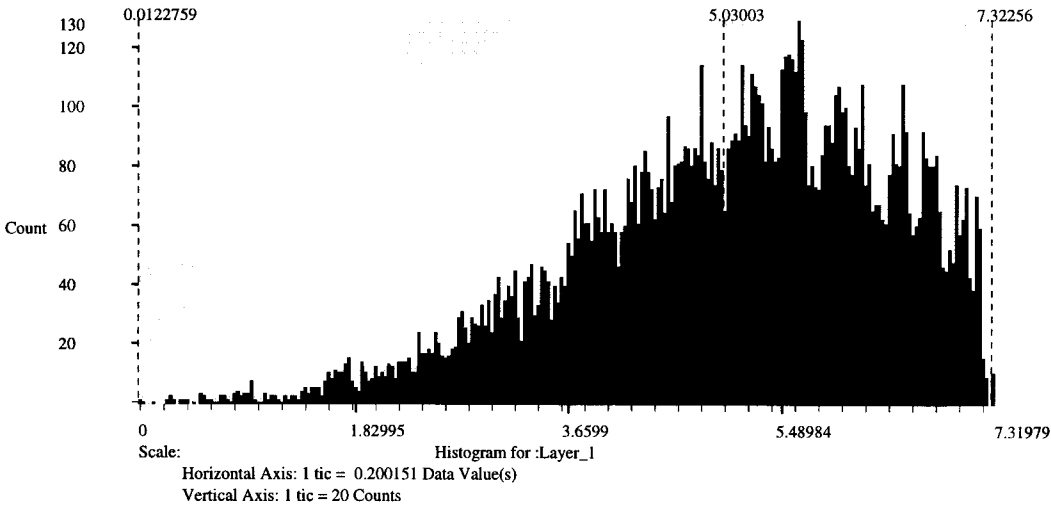

ERDAS Imagine File Information

File Information:

File Name: 010812ETa.img
Last Modified: Sun Apr 6 11:53:37 2003
Number of Layers: 1

Layer Information:

Name: Layer_1
Width: 301
Height: 226
Type: Continuous
Block Width: 64
Block Height: 64
Pixel Depth: Float
Compression Type: None

Histogram:

Bin Function: Linear
Minimum: 0.0122759
Maximum: 7.32256
Mean: 5.03003