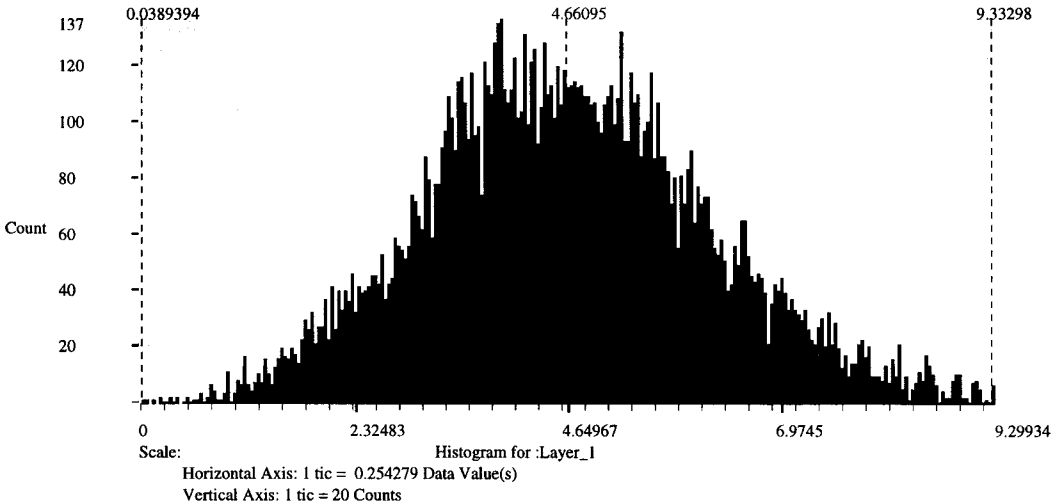

ERDAS Imagine File Information

File Information:

File Name: 010628ETa.img
Last Modified: Sun Apr 6 11:41:05 2003
Number of Layers: 1

Layer Information:

Name: Layer_1
Width: 301
Height: 226
Type: Continuous
Block Width: 64
Block Height: 64
Pixel Depth: Float
Compression Type: None

Histogram:

Bin Function: Linear
Minimum: 0.0389394
Maximum: 9.33298
Mean: 4.66095